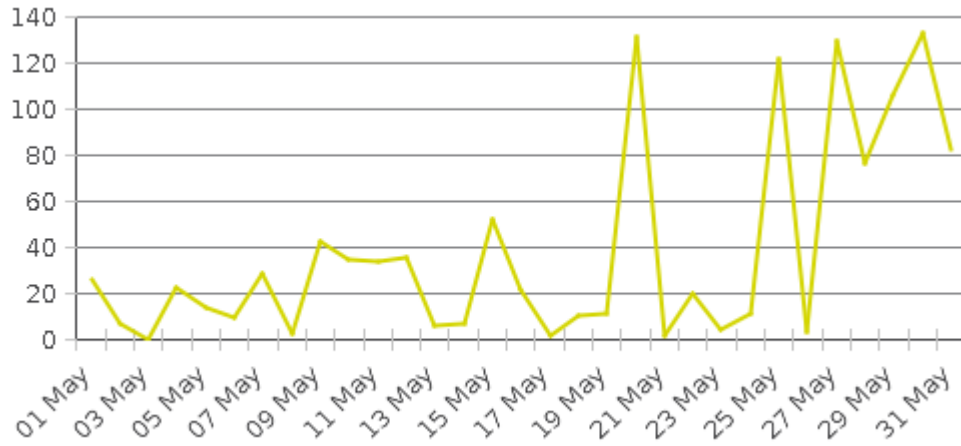

Daily Data

Weekly Profile

Hourly Profile during Weekdays

Hourly Profile during the Weekend