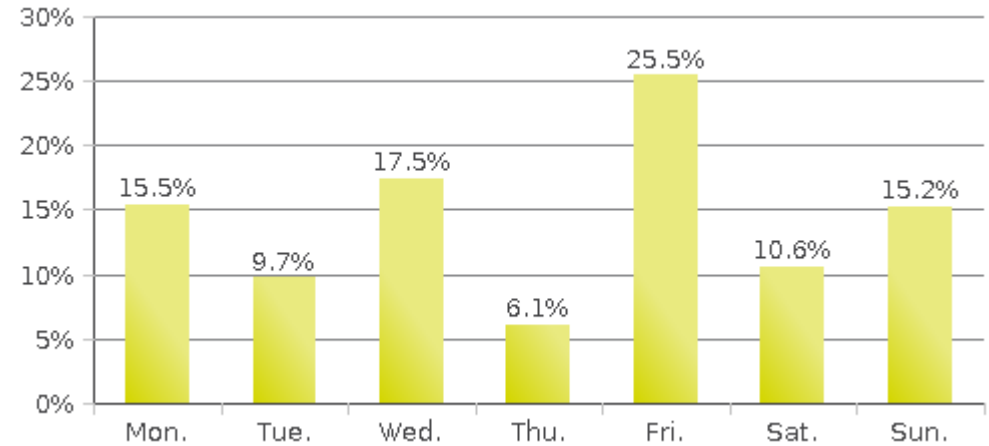

Daily Data

Weekly Profile

Hourly Profile during Weekdays

Hourly Profile during the Weekend